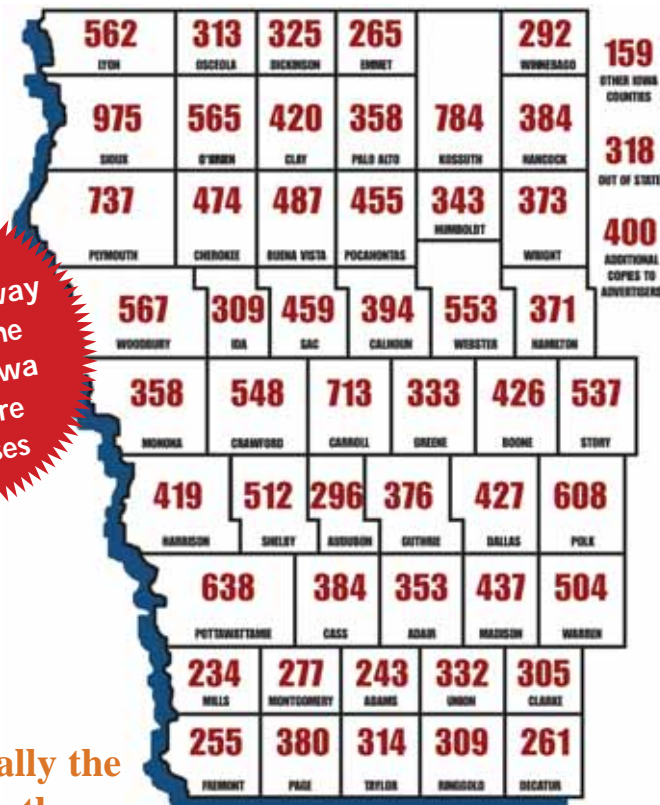

Other Information

Columns	Width
1	1.55"
2	3.30"
3	5.04"
4	6.77"
5	8.61"
6	10.25"

Page height is 15.75".

Process color is $2/col inch with a $30 minimum charge.

Copy deadline is traditionally the first Monday of the month.

We cover 98% of Western Iowa acres!

The most economical way to target the Western Iowa agriculture businesses